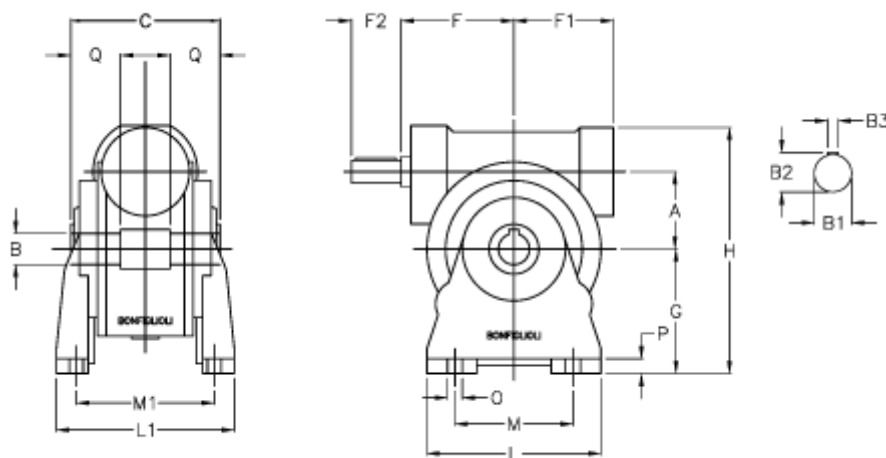

Article number: 3901130056200

Description: Worm gear with solid input shaft
VF 130A-56-HS

Measures

a	= 130.0	F1	= 154	P	= 18
B	= 45	g	= 195	Q	= 52.5
B1 E7	= 30	H	= 390		
B2	= 33.0	L	= 310		
B3 H9	= 8	L1	= 245		
C	= 165	m	= 220		
Description	= VF 130A-xx-HS	M1	= 191.0		
F	= 160.0	O	= 16.0		